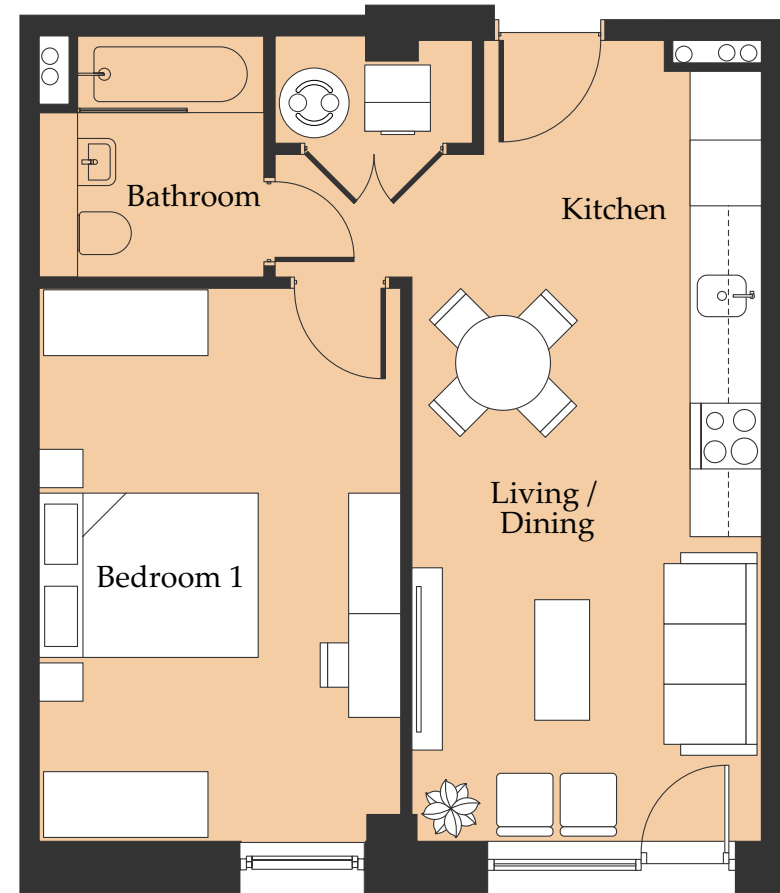

Disclaimer:

The details on this insert are subject to change and do not constitute part of a contract. Dimensions are for guidance only and prospective customers must satisfy themselves by inspection or otherwise as to the accuracy of information given. Please ask a lettings advisor for more information.