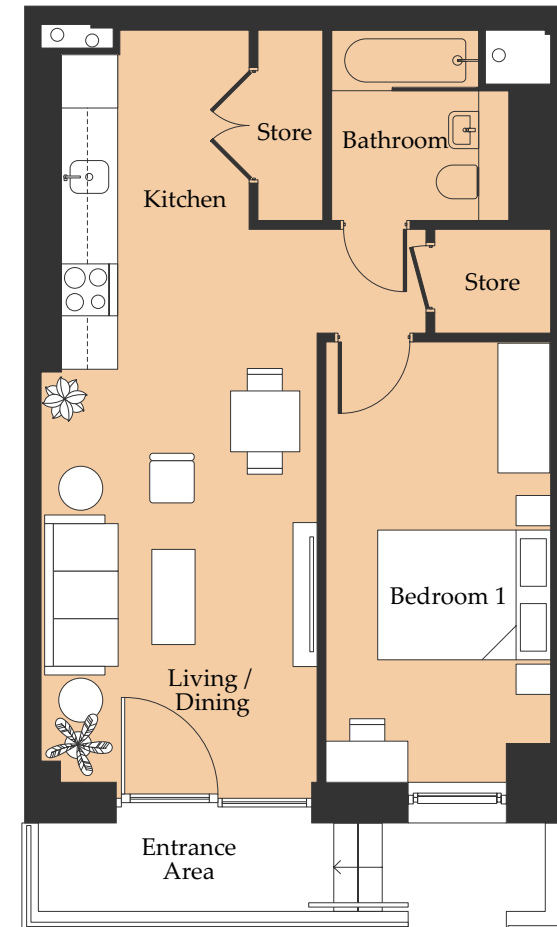

Disclaimer:

The details on this insert are subject to change and do not constitute part of a contract. Dimensions are for guidance only and prospective customers must satisfy themselves by inspection or otherwise as to the accuracy of information given. Please ask a lettings advisor for more information.