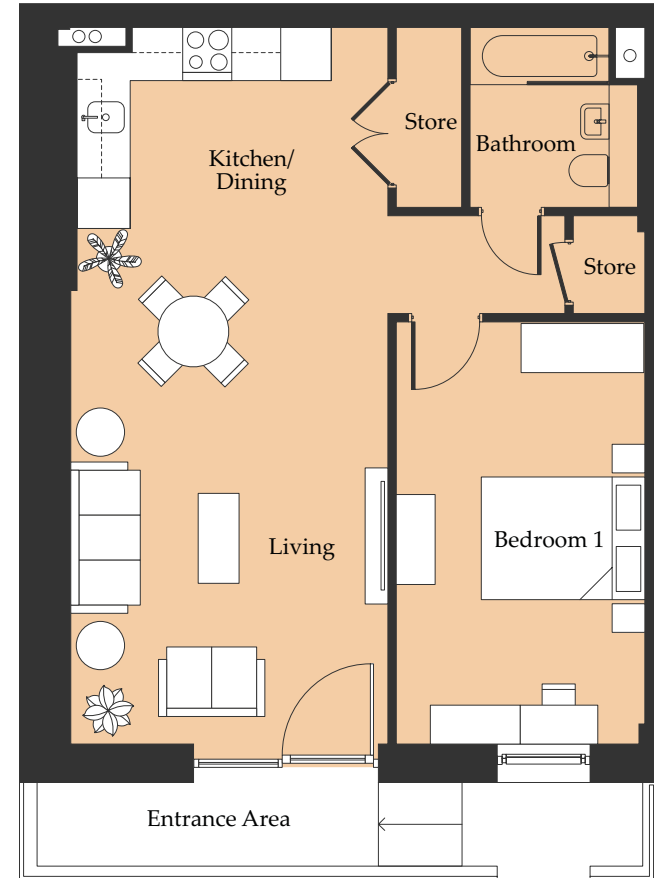

Disclaimer:

The details on this insert are subject to change and do not constitute part of a contract. Dimensions are for guidance only and prospective customers must satisfy themselves by inspection or otherwise as to the accuracy of information given. Please ask a lettings advisor for more information.