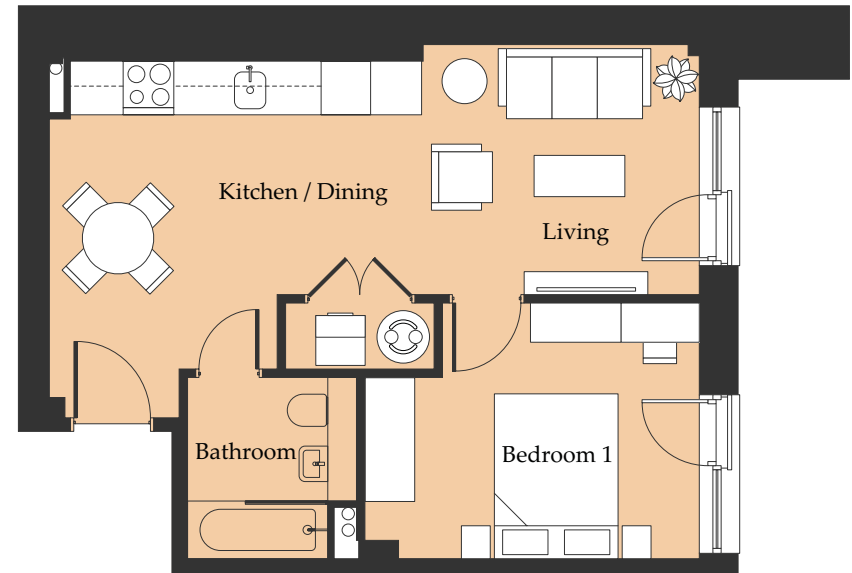

Disclaimer:

The details on this insert are subject to change and do not constitute part of a contract. Dimensions are for guidance only and prospective customers must satisfy themselves by inspection or otherwise as to the accuracy of information given. Please ask a lettings advisor for more information.