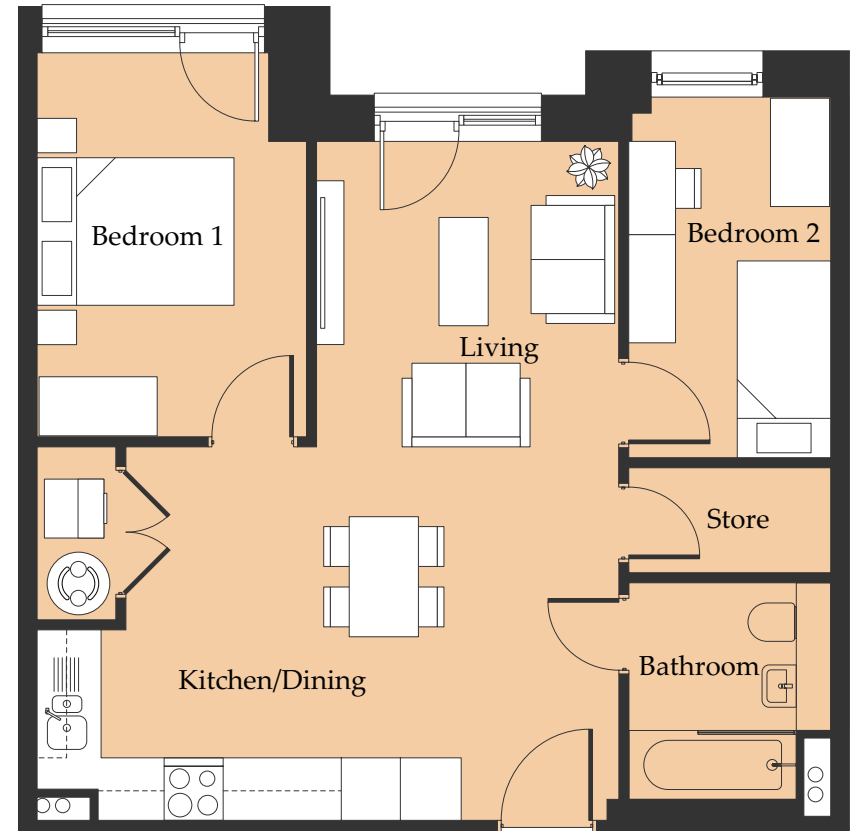

Disclaimer:

The details on this insert are subject to change and do not constitute part of a contract. Dimensions are for guidance only and prospective customers must satisfy themselves by inspection or otherwise as to the accuracy of information given. Please ask a lettings advisor for more information.